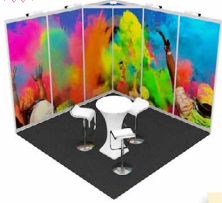

With kind regards
Your formfoundation team

5.2 Wall panels with printed graphic

full faced printed infills on one wall or all stand walls, h = 2,50 m incl. installation in formfoundation-system material
>> more graphic packages