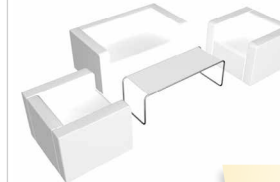

275,00
CHF/Set Quantity CHF/total

A.13 Set ROMEO

1 table COTO white
2 armchairs ROMEO
>> more lounge tables
>> more armchairs

270,00
CHF/Set Quantity CHF/total

A.14 Set CUBE III

1 sofa CUBE white
2 easy chairs CUBE white
1 lounge table BIG white
>> more lounge tables
>> more armchairs