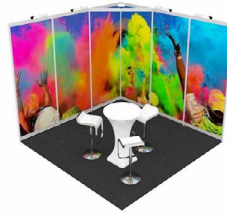

graphic wall panels

5.2 wall panels with printed graphics

Fully covering prints on infills of a
single or all booth walls (fotos or
digital graphics).
Height = 2,50 m
incl. installation in formfoundation
system material.

structural elements
remaining visible

285,00	_____	_____
CHF per wall panel	Quantity	CHF/total

plus 30,- EUR graphic handling fee
for each exhibition stand