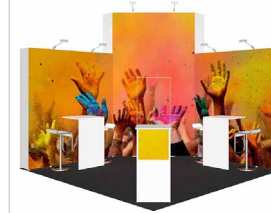

graphic facing formwork

5.3 facing shell with printed graphic

Complete covering print on facing
shell (restrained visible seam) on
one wall or on all stand walls.
Height = 2,50 m incl. installation in
in formfoundation system material.

structural elements
being masked